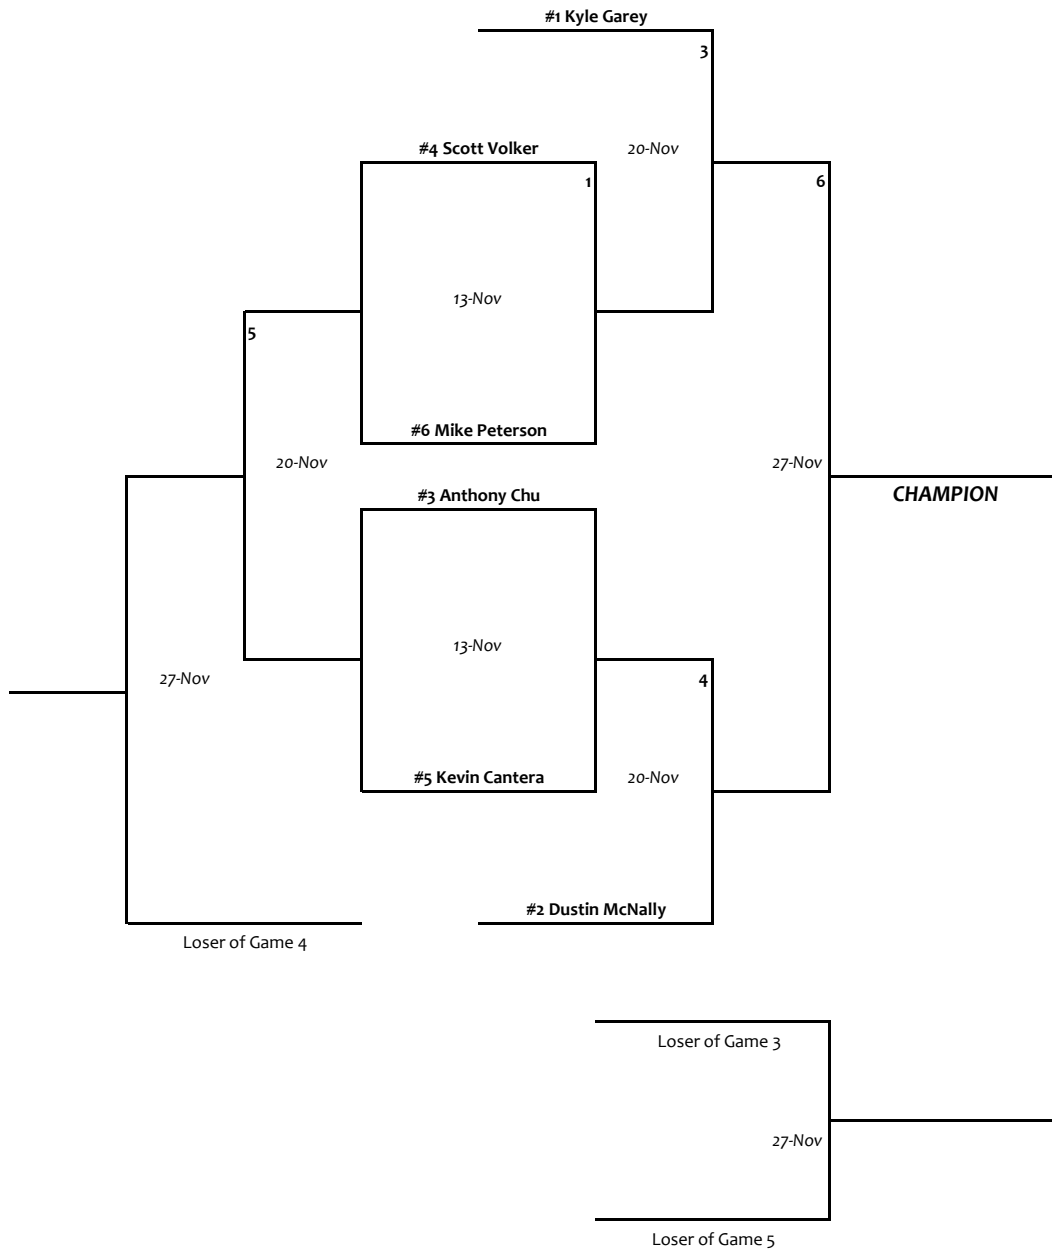

CHOICE HEALTH & FITNESS RACQUETBALL LEAGUE PLAYOFFS MONDAY - 8:00 P.M. - B/C

***** The No. 1 and No. 2 seed will play an exhibition match the first round

***** The tournament format is the best two out of three games.
First two games are played to 15. If a tiebreaker is needed, the tiebreaker is to 11.