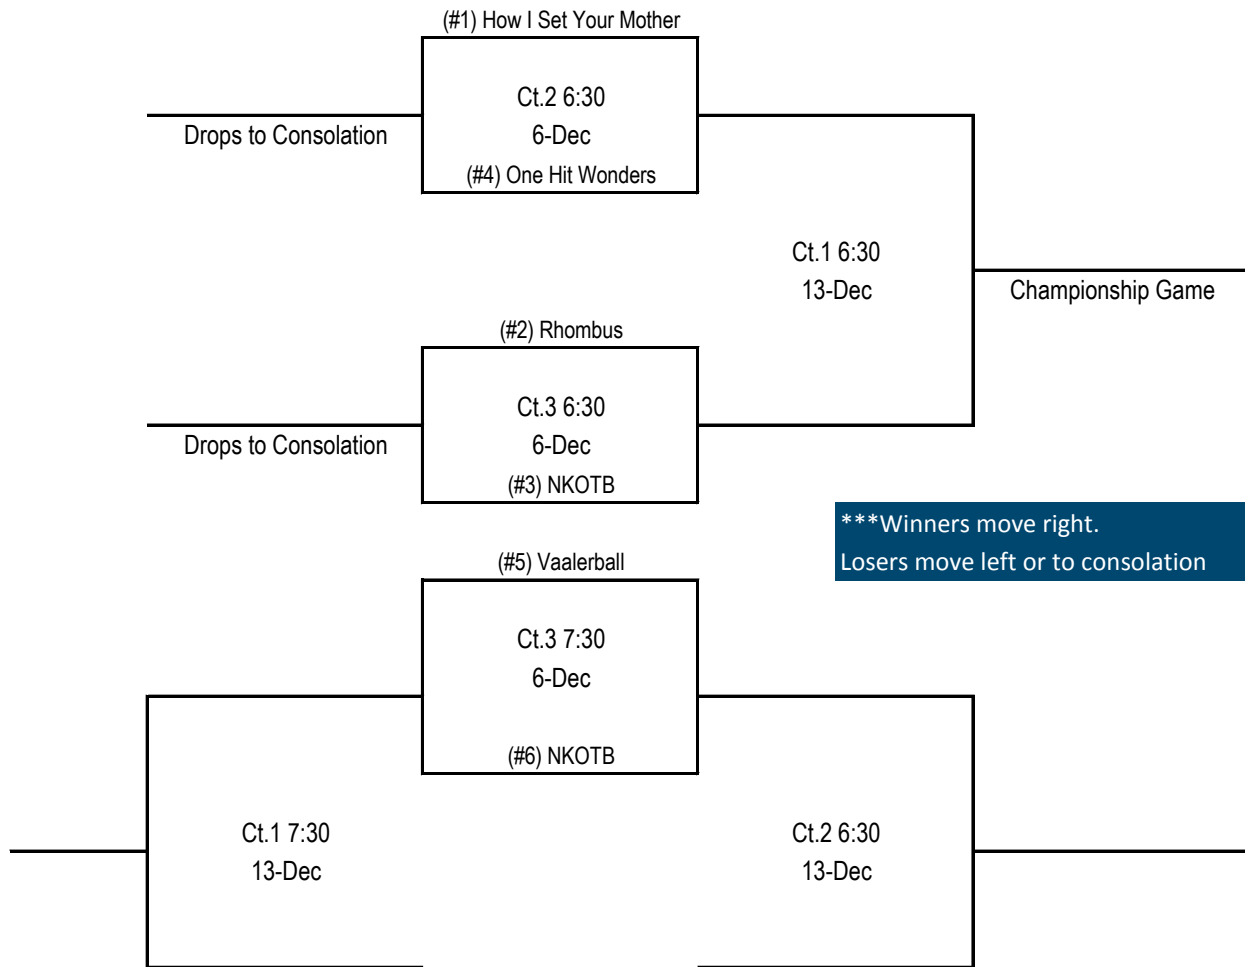

2018 Fall Indoor Volleyball Women's 6

***Winners move right.
Losers move left or to consolation