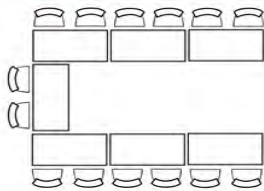

RENTAL FEES

16 Seat Standard Hollow Square Arrangement :
 \$30 2-Hours or Less *per room*
 \$50 2 to 4 Hours *per room*
 \$100 4-Hours or More *per room/per day*

- \$25 Outside Catering
- \$15 Audiovisual
- \$15 Additional Setup *anything other than standard set-up*
- \$15 *+tax* Coffee *approximately 20-cups*
- \$5 White Board & Dry Erase Markers

Hollow Square

Conference

Classroom

U-Shape

Theater

Individual Tables

NON-PROFIT ORGANIZATIONS RECEIVE
 20% DISCOUNT ON ROOM FEES!

Call 701-746-2790
QUESTIONS?
 Email jmaki@choicehf.com

Bundlie Community Room

32' x 18' (Standard Setup Shown)

Max Capacity 40 (Depending On Room Arrangements)

80" TV w/Audiovisual Surround

Bundlie Community Room

32' x 18' (Standard Setup Shown)

Max Capacity 40 (Depending On Room Arrangements)