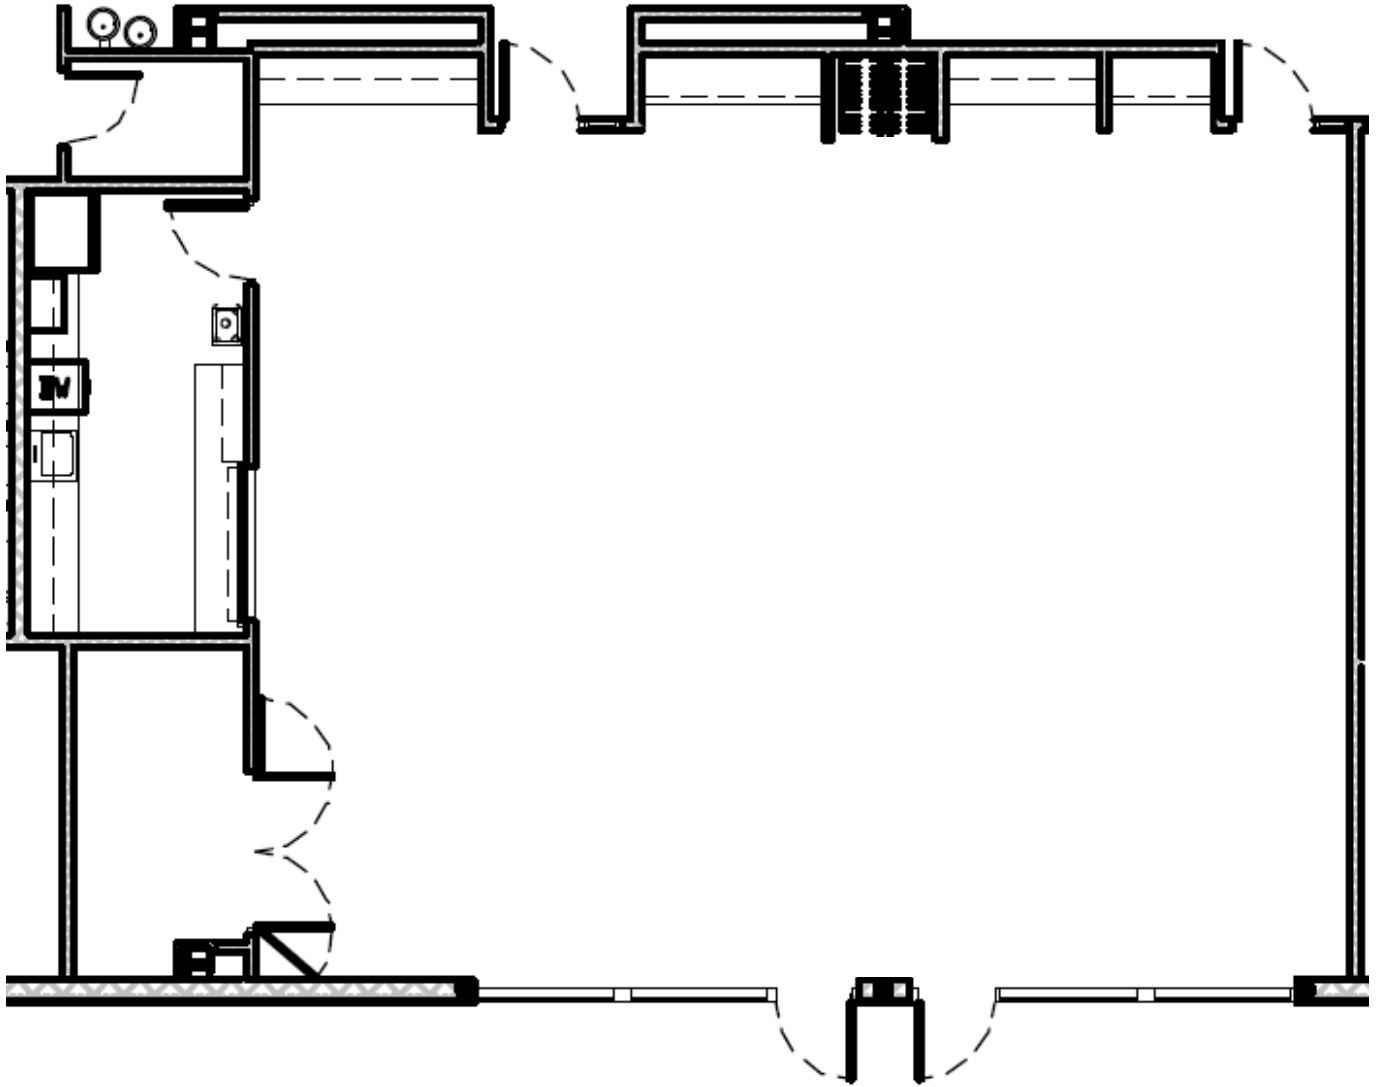

32' x 24' (Standard Room Arrangement Shown)

Max Capacity 60 (Depending On Room Arrangements)

55" TV w/Audiovisual Surround

Kitchen w/Serving Window

Both Community Rooms (Divided)

Sterling

55" TV w/Audiovisual Surround
Kitchen w/serving window

Bundlie

80" TV w/Audiovisual Surround

Sterling Community Room
Standard Setup
32' x 24'

Bundlie Community Room
Standard Setup
32' x 18'

Both Community Rooms without Room Divider

32' x 42'

Max Capacity 99 (Depending On Room Arrangements)

Both Community Rooms without Room Divider

32' x 42'

Max Capacity 99 (Depending On Room Arrangements)