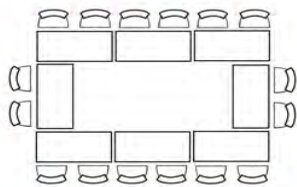

CHOICE COMMUNITY ROOM RENTALS

Looking for a space that can accommodate gatherings, activities, community meetings & educational programs?

The Community Rooms at Choice Health & Fitness can be reserved upon request and used to fit your group's needs.

FEATURES

- Podium
- Facility Tours
- Ample Parking
- Free Wi-Fi
- **80" & 55" TVs for Presentations**
- Tables & Seating Arrangements
- Seat up to 99 people *Depending on setup*
- Catering *Choice Health & Fitness Deli or Eagles Crest*

RENTAL FEES

16 Seat Standard Hollow Square Arrangement :
$30 2-Hours or Less *per room*
$50 2 to 4 Hours *per room*
$100 4-Hours or More *per room/per day*

- $25 Outside Catering
- $15 Audiovisual
- $15 Additional Setup *anything other than standard set-up*
- $15 *+tax* Coffee *approximately 20-cups*
- $5 White Board & Dry Erase Markers

Hollow Square