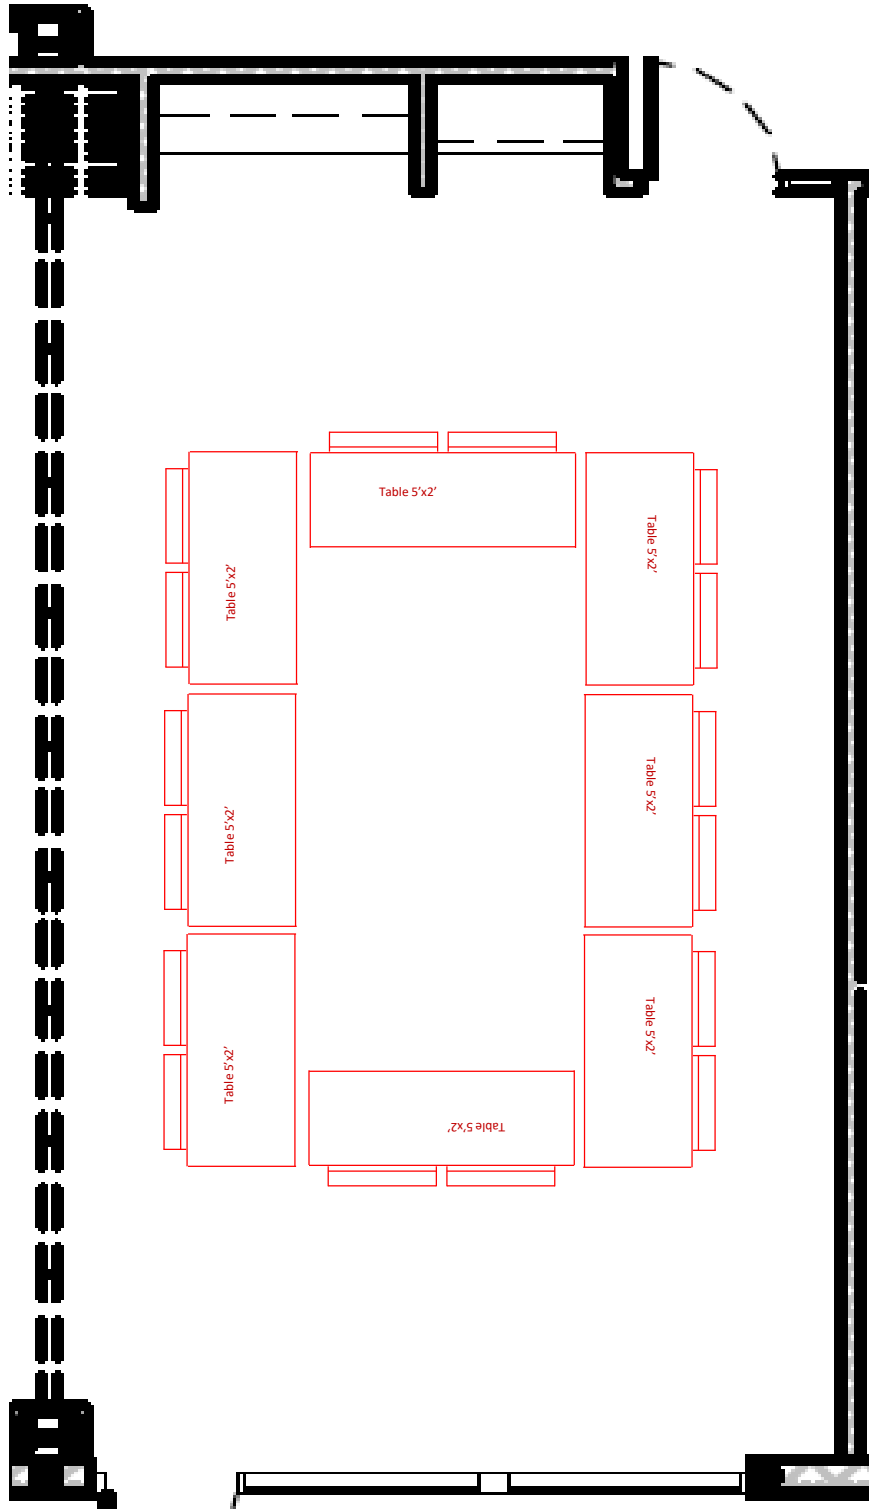

RENTAL FEES

16 Seat Standard Hollow Square Arrangement :
 \$30 2-Hours or Less *per room*
 \$50 2 to 4 Hours *per room*
 \$100 4-Hours or More *per room/per day*

- \$25 Outside Catering
- \$15 Audiovisual
- \$15 Additional Setup *anything other than standard set-up*
- \$15 *+tax* Coffee *approximately 20-cups*
- \$5 White Board & Dry Erase Markers

Bundlie Community Room

32' x 18' (Standard Setup Shown)

Max Capacity 40 (Depending On Room Arrangements)

80" TV w/Audiovisual Surround

Bundlie Community Room

32' x 18' (Standard Setup Shown)

Max Capacity 40 (Depending On Room Arrangements)

80" TV w/Audiovisual Surround

Sterling Community Room

32' x 24' (Standard Setup Shown)

Max Capacity 50 (Depending On Room Arrangements)

55" TV w/Audiovisual Surround

Kitchen w/serving window

Sterling Community Room

32' x 24' (Standard Room Arrangement Shown)

Max Capacity 60 (Depending On Room Arrangements)

55" TV w/Audiovisual Surround

Kitchen w/Serving Window

Both Community Rooms (Divided)

Sterling

55" TV w/Audiovisual Surround
Kitchen w/serving window