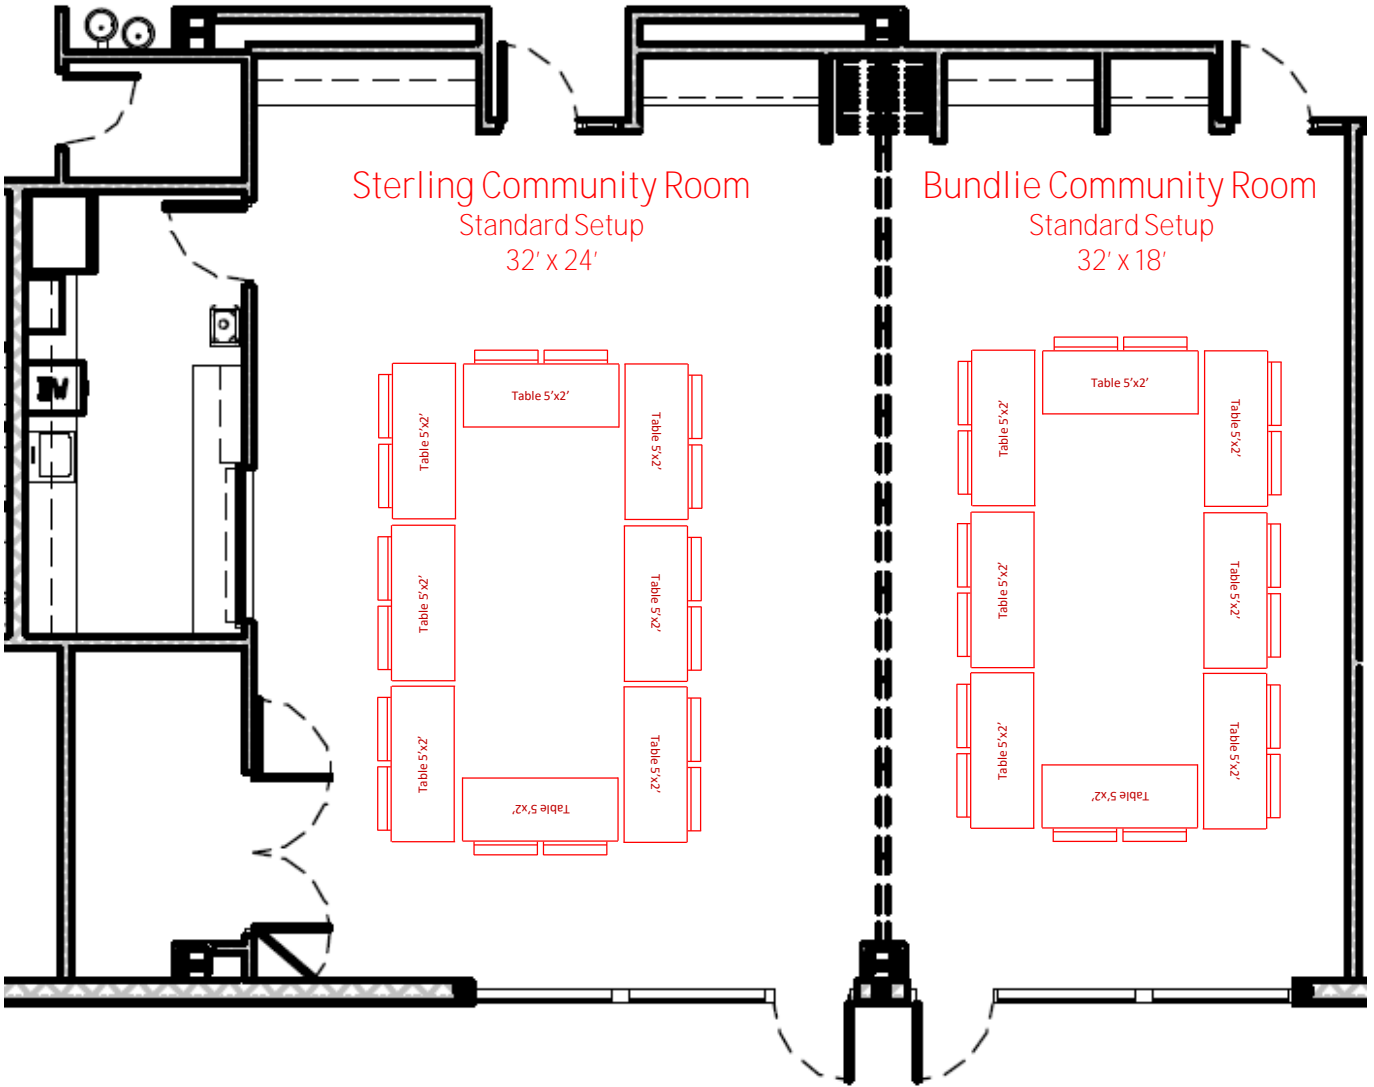

Bundlie Community Room

32' x 18' (Standard Setup Shown)

Max Capacity 40 (Depending On Room Arrangements)

80" TV w/Audiovisual Surround

Bundlie Community Room

32' x 18' (Standard Setup Shown)

Max Capacity 40 (Depending On Room Arrangements)

80" TV w/Audiovisual Surround

Sterling Community Room

32' x 24' (Standard Setup Shown)

Max Capacity 50 (Depending On Room Arrangements)

55" TV w/Audiovisual Surround

Kitchen w/serving window

Sterling Community Room

32' x 24' (Standard Room Arrangement Shown)

Max Capacity 60 (Depending On Room Arrangements)

55" TV w/Audiovisual Surround

Kitchen w/Serving Window

Both Community Rooms (Divided)

Sterling

55" TV w/Audiovisual Surround
Kitchen w/serving window

Bundlie

80" TV w/Audiovisual Surround

Sterling Community Room
Standard Setup
32' x 24'

Bundlie Community Room
Standard Setup
32' x 18'

Both Community Rooms without Room Divider

32' x 42'

Max Capacity 99 (Depending On Room Arrangements)