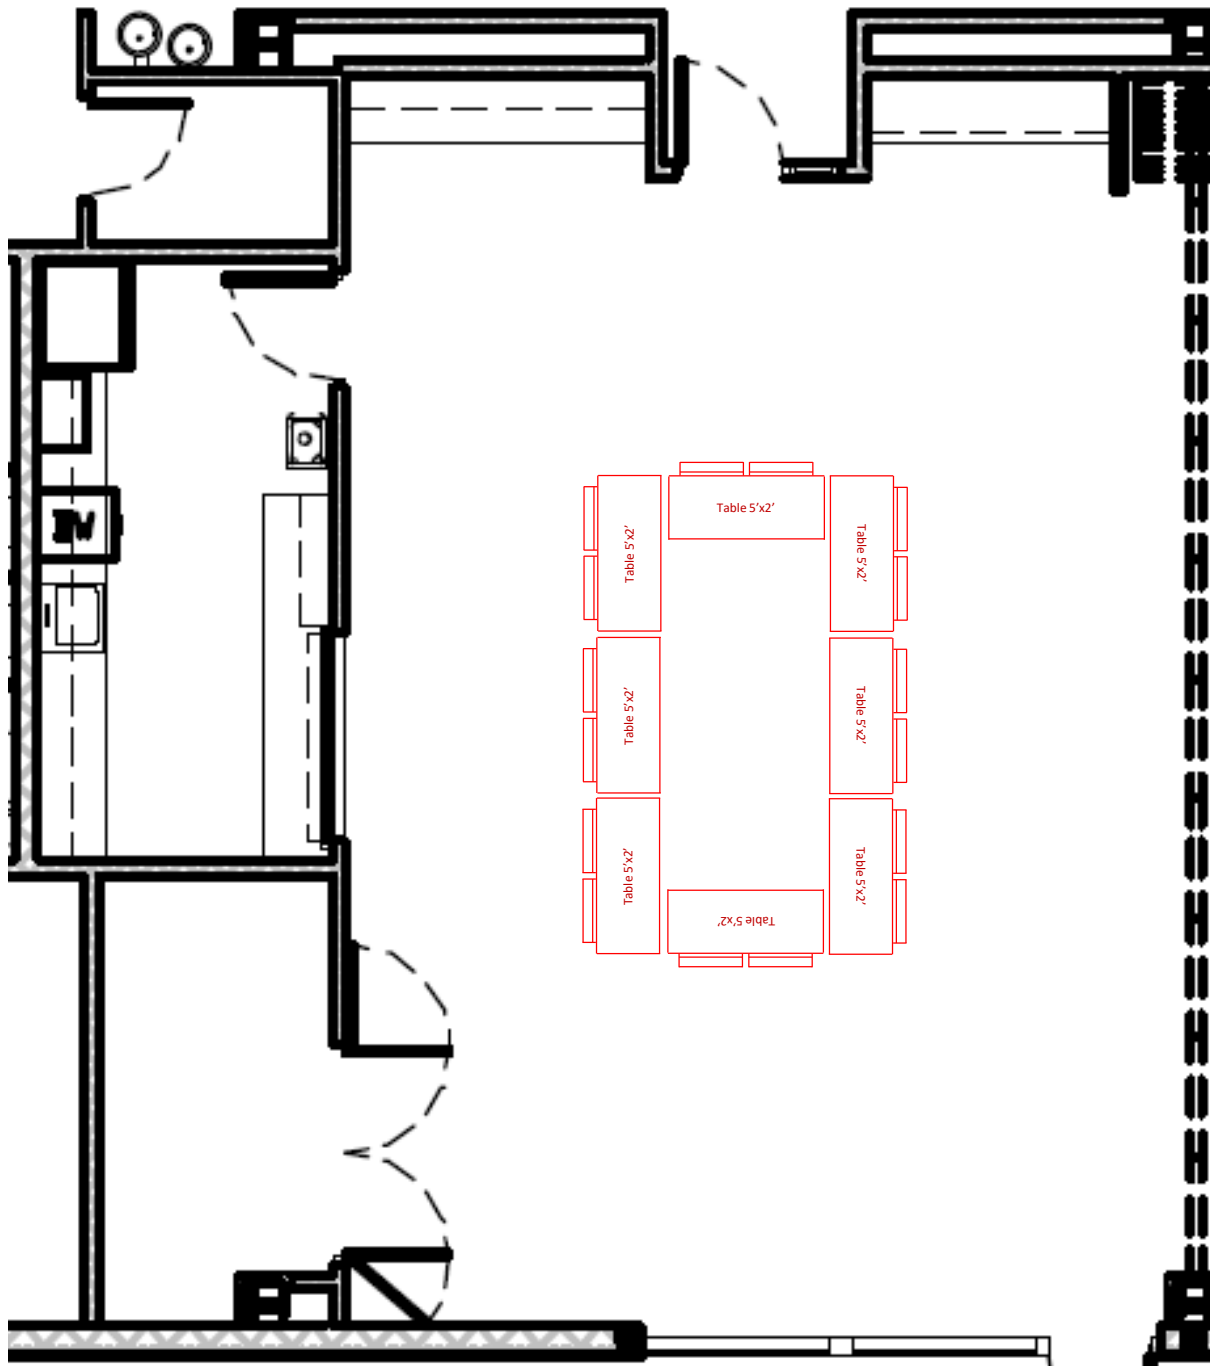

Bundlie Community Room

32' x 18' (Standard Setup Shown)

Max Capacity 40 (Depending On Room Arrangements)

80" TV w/Audiovisual Surround

Bundlie Community Room

32' x 18' (Standard Setup Shown)

Max Capacity 40 (Depending On Room Arrangements)

80" TV w/Audiovisual Surround

Sterling Community Room

32' x 24' (Standard Setup Shown)

Max Capacity 50 (Depending On Room Arrangements)

55" TV w/Audiovisual Surround

Kitchen w/serving window

Sterling Community Room

32' x 24' (Standard Room Arrangement Shown)

Max Capacity 60 (Depending On Room Arrangements)

55" TV w/Audiovisual Surround

Kitchen w/Serving Window

Both Community Rooms (Divided)

Sterling

55" TV w/Audiovisual Surround
Kitchen w/serving window

Bundlie

80" TV w/Audiovisual Surround

Sterling Community Room
Standard Setup
32' x 24'

Bundlie Community Room
Standard Setup
32' x 18'

Both Community Rooms without Room Divider

32' x 42'

Max Capacity 99 (Depending On Room Arrangements)