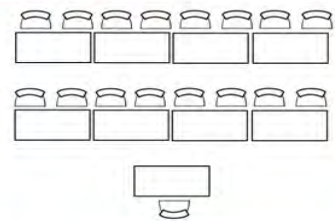

CHOICE COMMUNITY ROOM RENTALS

Looking for a space that can accommodate gatherings, activities, community meetings & educational programs?

The Community Rooms at Choice Health & Fitness can be reserved upon request and used to fit your group's needs.

FEATURES

- Podium
- Facility Tours
- Ample Parking
- Free Wi-Fi
- **80" & 55" TVs for Presentations**
- Tables & Seating Arrangements
- Seat up to 99 people *Depending on setup*
- Catering *Choice Health & Fitness Deli or Eagles Crest*

RENTAL FEES

16 Seat Standard Hollow Square Arrangement :
$30 2-Hours or Less *per room*
$50 2 to 4 Hours *per room*
$100 4-Hours or More *per room/per day*

- $25 Outside Catering
- $15 Audiovisual
- $15 Additional Setup *anything other than standard set-up*
- $15 *+tax* Coffee *approximately 20-cups*
- $5 White Board & Dry Erase Markers

Hollow Square

Conference

Classroom

U-Shape

Theater

Individual Tables

NON-PROFIT ORGANIZATIONS RECEIVE
20% DISCOUNT ON ROOM FEES!

Call 701-746-2790
QUESTIONS?
Email jmaki@choicehf.com