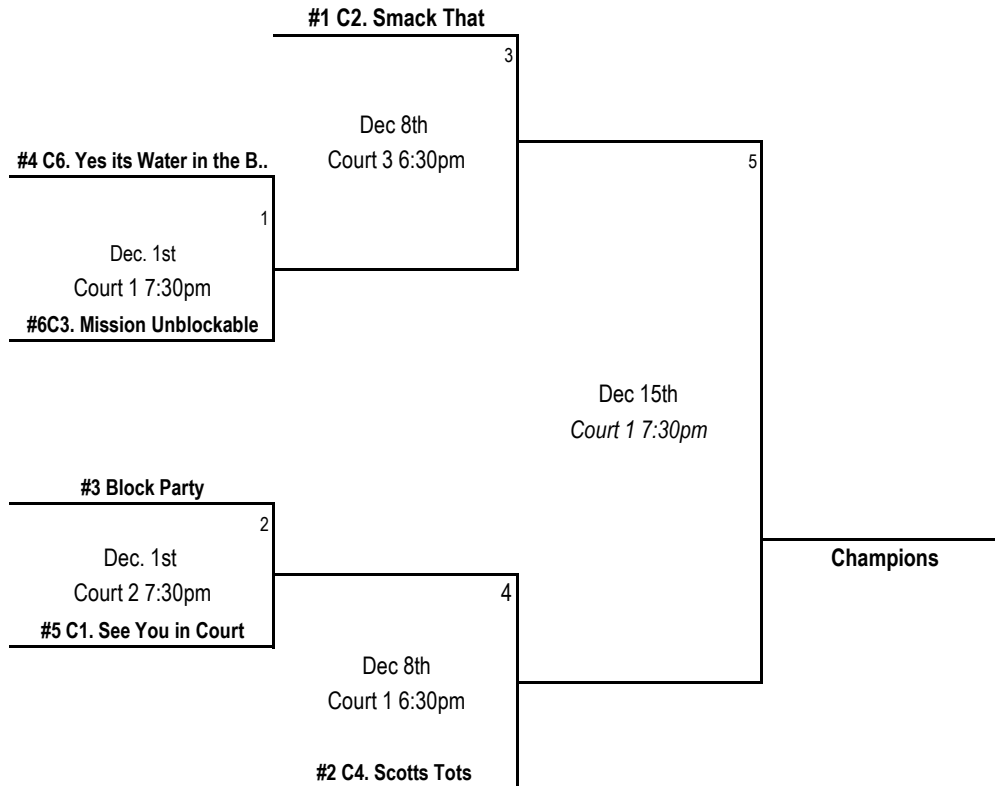

Dec 1st	Ct. 1	Ct. 2	Ct. 3
6:30	C PLAYOFF	C PLAYOFF	C PLAYOFF
7:30	W PLAYOFF	W PLAYOFF	W PLAYOFF

Dec 8th	Ct. 1	Ct. 2	Ct. 3
6:30	W PLAYOFF	W PLAYOFF	W PLAYOFF
7:30	C PLAYOFF	C PLAYOFF	C PLAYOFF

**Women's 6:** 7 weeks of round robin play. Playoff bracket for the final three weeks.  
**Coed 4's:** 7 weeks of round robin play. Playoff bracket for the final three weeks.  
**All teams will play the final night.**

# CHOICE HEALTH & FITNESS

### THURSDAY Coed 4's

Updated 11/21/22

#1 And #2 Will Play an exhibition game Dec 1st Court 3 7:30pm

Winner's Move Right, Losers Drop Down