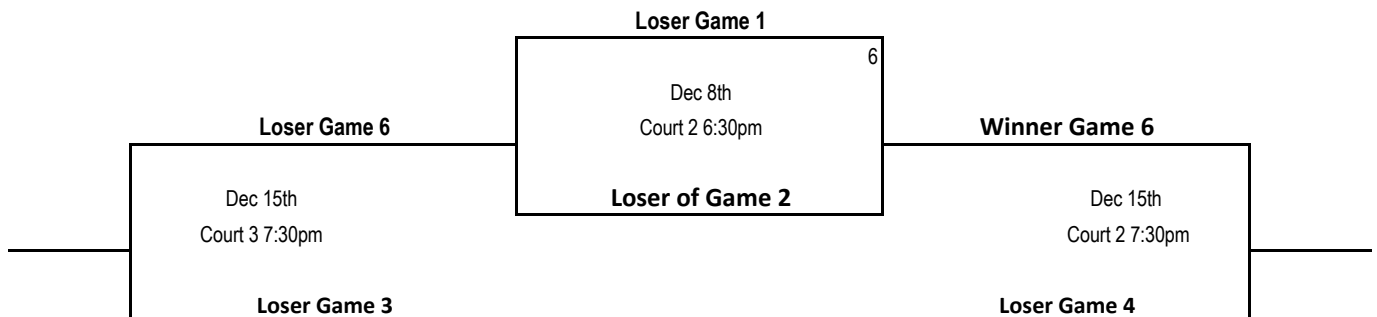

CHOICE HEALTH & FITNESS

2022 FALL INDOOR VOLLEYBALL PLAYOFFS

THURSDAY Coed 4's

Updated 11/21/22

#1 And #2 Will Play an exhibition game Dec 1st Court 3 7:30pm

Winner's Move Right, Losers Drop Down